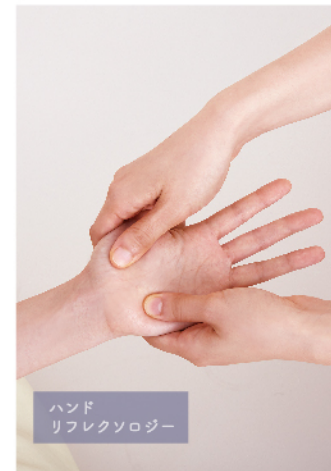

Weekday		Weekend·PH	
60 min	\$140	60 min	\$145
80 min	\$185	80 min	\$190
100 min	\$235	100 min	\$240

You can choose from 3 types of oil depending on your taste.

Forest

Garden

Breeze

ハンド
リフレクソロジー

Hand Reflexology

Stimulating meridian points on palm increases circulation and relieves fatigue and stress. We recommend this treatment for whom that has tension in their arms, shoulders or eyes.

Weekday		Weekend·PH	
20 min	\$45	20 min	\$50
40 min	\$85	40 min	\$90

Head Shoulder

Takes the stiffness out of your shoulders, head, neck and ears. You can relax while sitting on a recliner.

Weekday		Weekend·PH	
20 min	\$45	20 min	\$50
40 min	\$85	40 min	\$90

ヘッド
ショルダー

Reflexology with Foot Bath