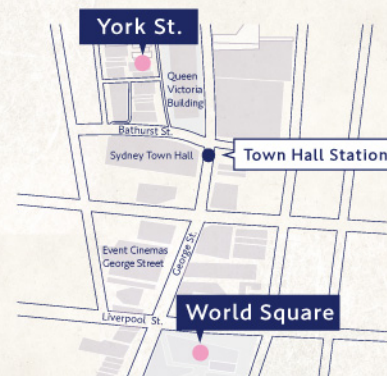

About Raffine

Creating overall feeling of well-being

Raffine is a relaxation industry
with over 500 stores in Japan.

The store provides atmosphere that is a blend of
cultural and modern Japan with a Japanese masseuse
that will provide elegant service.

Please enjoy the luxury of releasing stress
from your heart and soul.

GIFT
VOUCHER

Special Gift to a Special One.
$50/$100

Bulk purchase 10 Gift Vouchers
and receive one voucher for free.

RaffineTOKYO York St.

Shop 2, 127 York Street, Sydney NSW 2000
TEL 02 8040 1280

Opening Hours

Weekdays	11:00am-8:00pm
Weekends	10:00am-6:00pm

RaffineTOKYO World Square

Shop 9.39, World Square Shopping Centre,
644 George Street, Sydney NSW 2000
TEL 02 8958 0445

Opening Hours

Mon-Wed, Fri	10:00am-8:00pm	Sat	10:00am-7:00pm
Thu	10:00am-9:00pm	Sun	11:00am-5:00pm

www.raffinetokyo.com

Raffine TOKYO
Japanese Relaxation Space