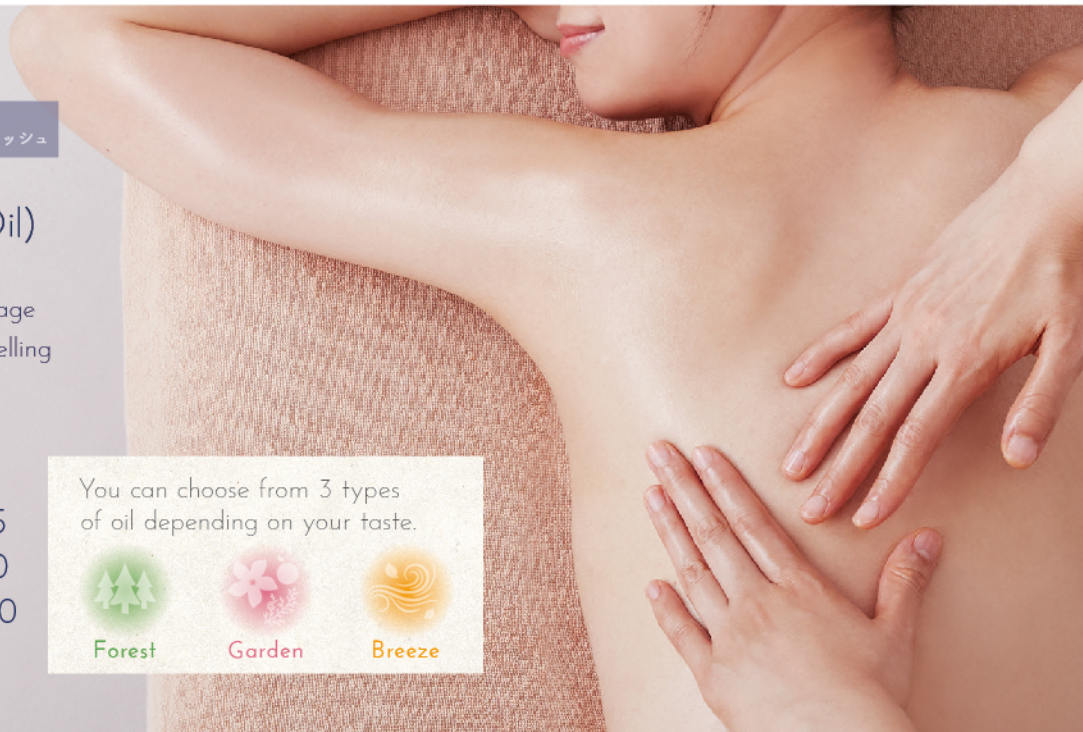

Weekday		Weekend·PH	
60 min	\$140	60 min	\$145
80 min	\$185	80 min	\$190
100 min	\$235	100 min	\$240

You can choose from 3 types of oil depending on your taste.

Forest

Garden

Breeze

ハンド
リフレクソロジー

Hand Reflexology

Stimulating meridian points on palm increases circulation and relieves fatigue and stress. We recommend this treatment for whom that has tension in their arms, shoulders or eyes.

Weekday		Weekend·PH	
20 min	\$45	20 min	\$50
40 min	\$85	40 min	\$90